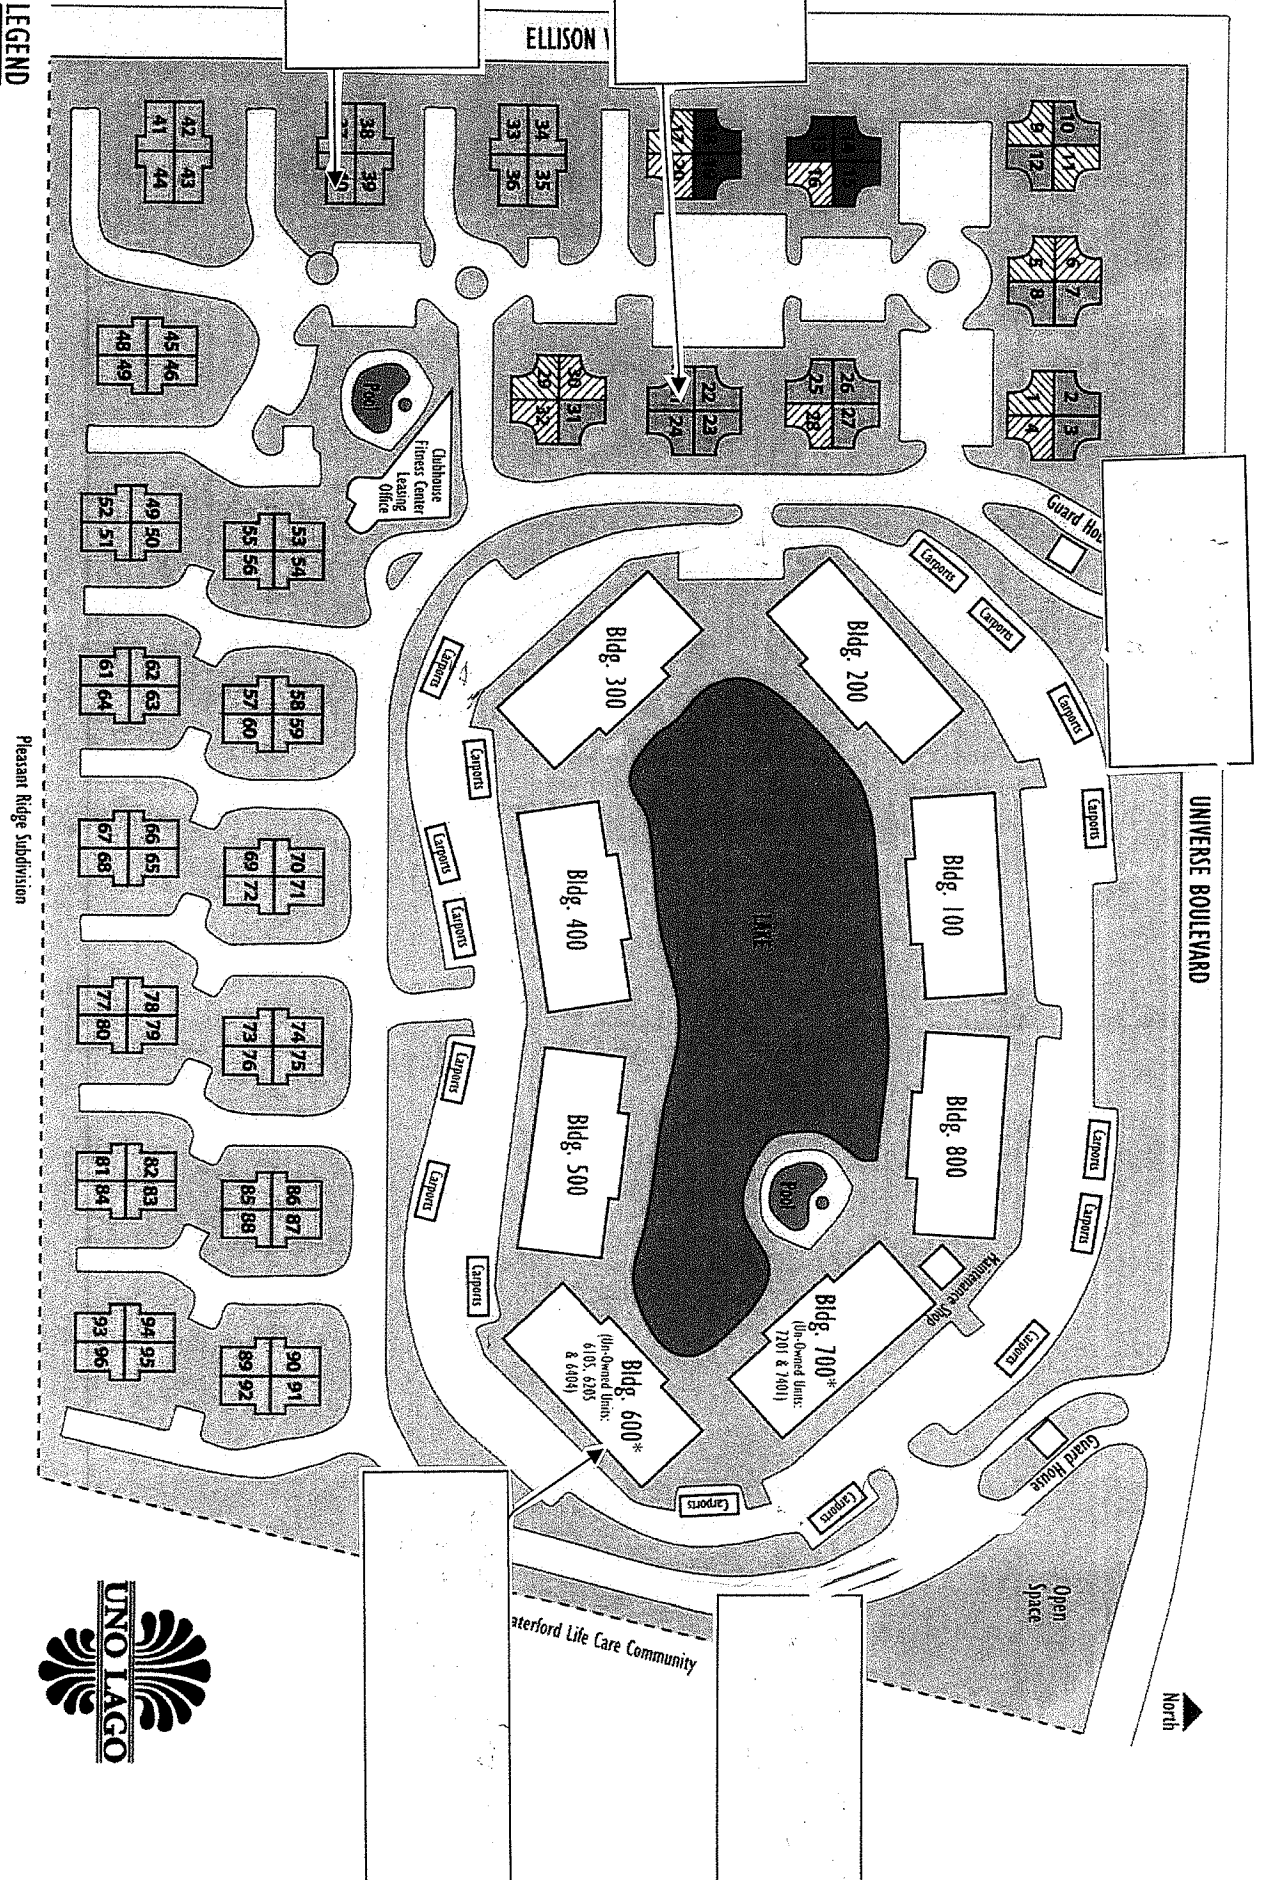

THE PROPERTY SITE PLAN

- LEGEND**
- T3 - 2BR/2.5BA Villa
1,532 sf
 - T2 - 2BR/2.5BA Villa
1,470 sf
 - Un-Owned Villa Units
 - T1 - 2BR/2.5BA TH w/ Garage
1,377 sf
 - 155 Midrise Apartment Bldgs.
1BR, 2BR, & 3BR Units